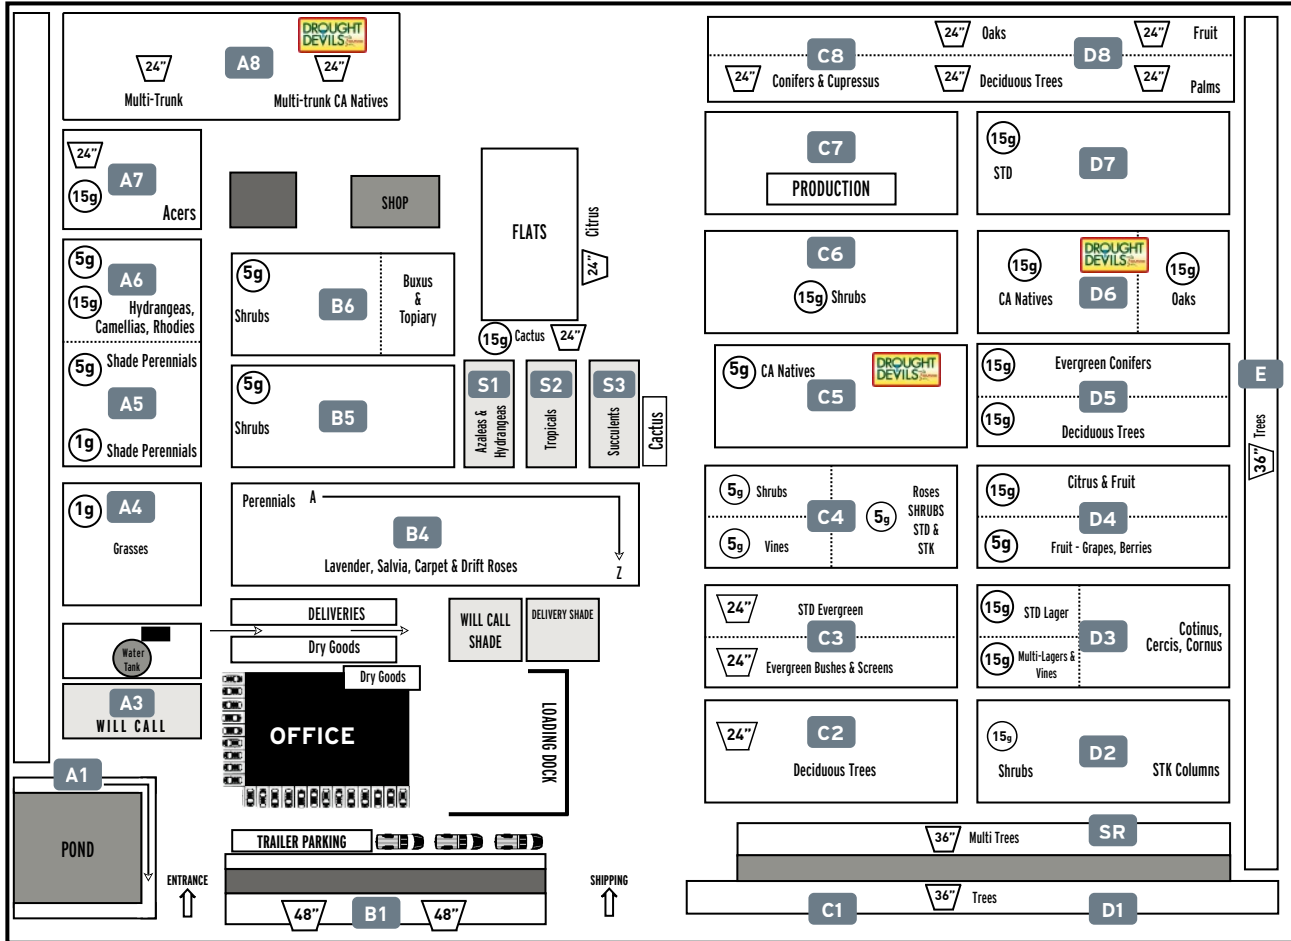

Please do not remove labels from plants.

Take a photo instead!

Location Guide

Boxed Trees & Shrubs	A7, A8, B1, C1, C2, C3, C8, D1, D8, E, SR
CA Natives & Drought Devils	A8, C5, D6
Deciduous Trees & Shrubs	A7, C2, C8, D3, D5, S1, SR
Edibles	C4, C8, D8
Espaliers	B5, B6, C4
Evergreen Trees & Shrubs	C3, C8, D5, D8
Grasses & Grass-like Plants	A4
Palms	D8
Shade Shrubs & Perennials	A5
Roses	A3, B4, C4
Shade Shrubs & Perennials	A5
Succulents	S3
Sunset, Encore, & Seasonals	A3
Topiary	B6
Tropicals & Ferns	S2

Devil Mountain Wholesale Nursery Morgan Hill Customer Map

1965 TENNANT AVE. MORGAN HILL, CA 93507 | (669) 888 - 3738