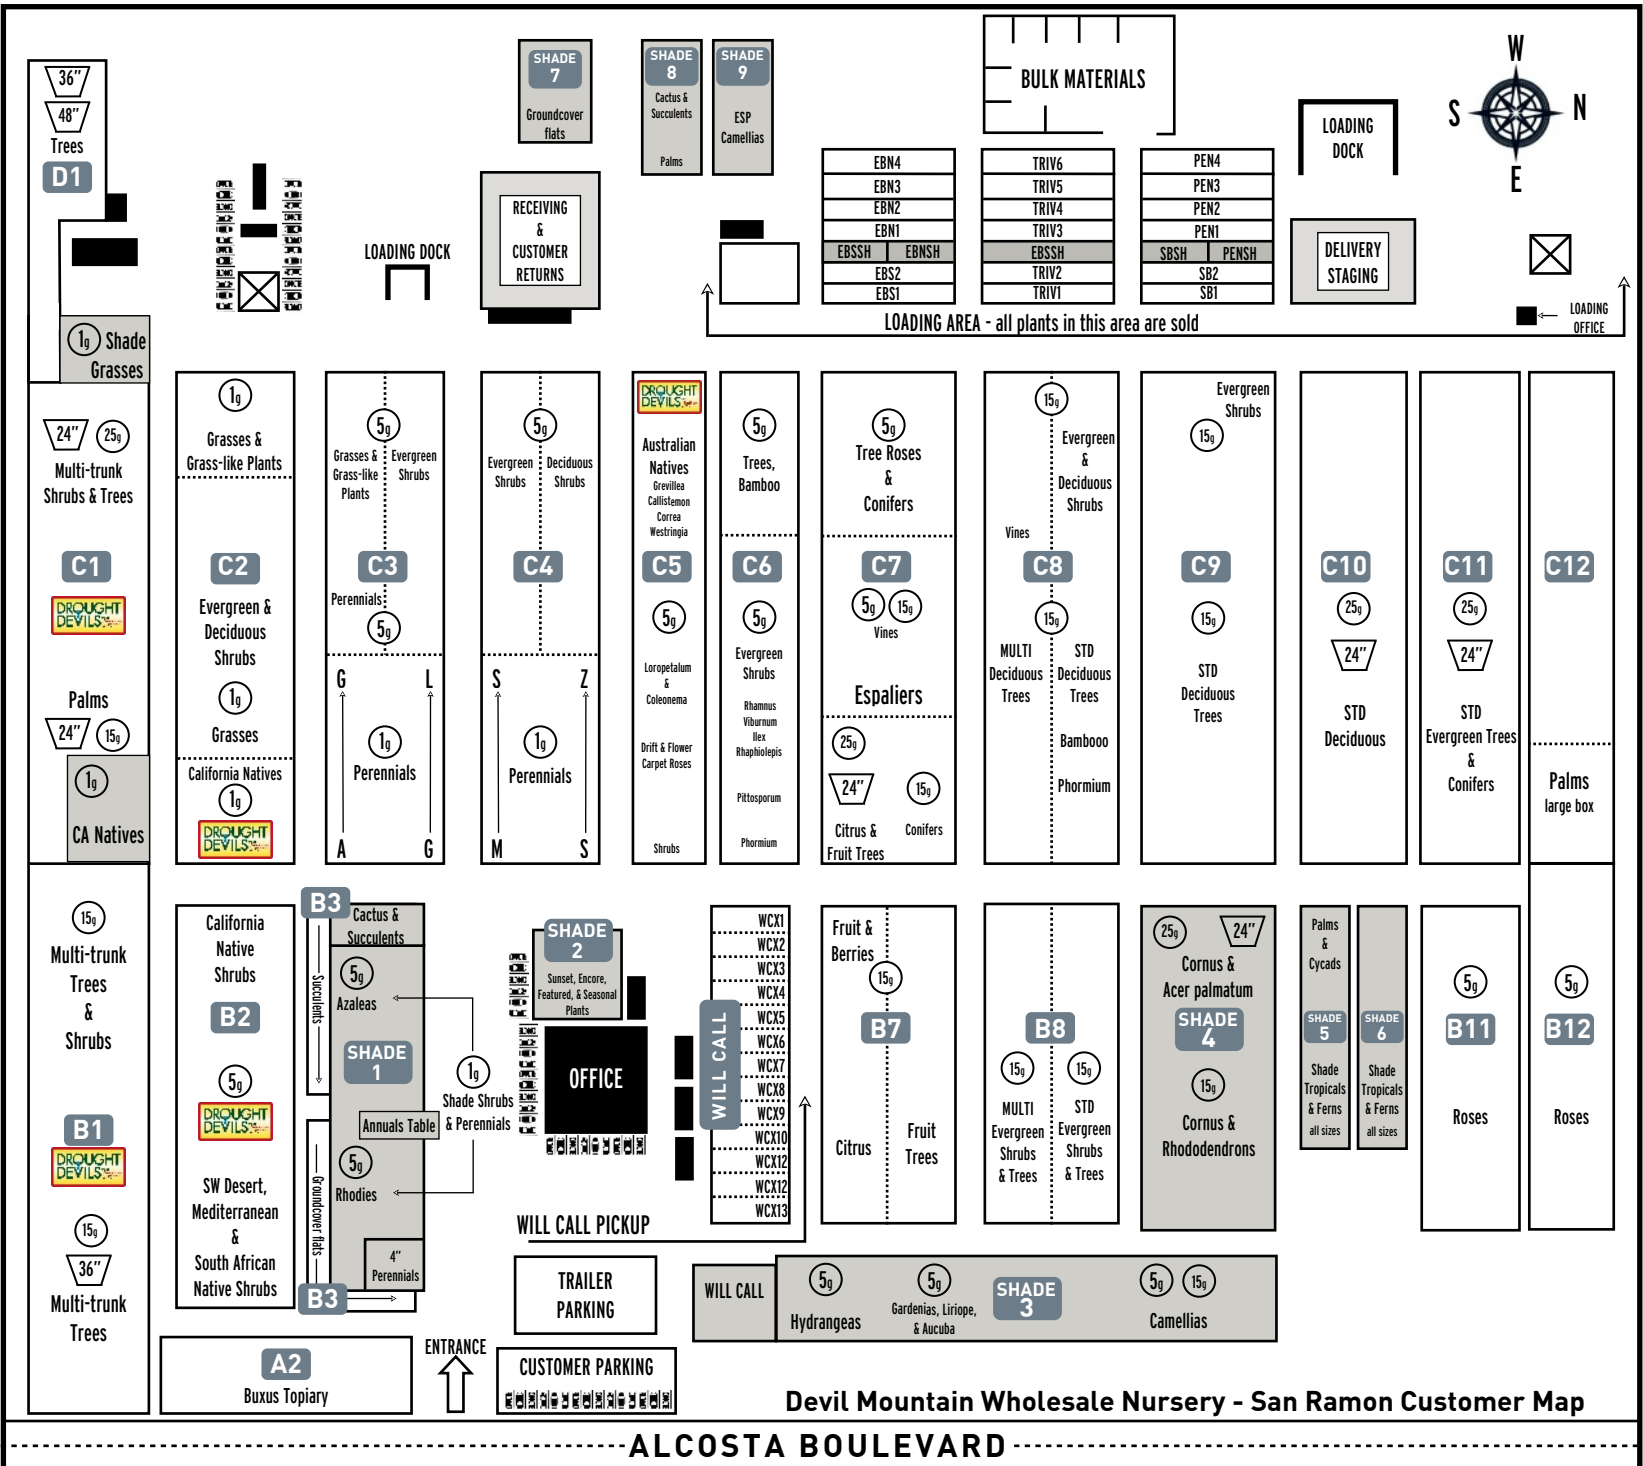

# Location Guide

Boxed Trees & Shrubs	B1, C1, C7, C10, C11, D1, SHADE 4
CA Natives & Drought Devils	B1, C1, C2, C5, B2
Deciduous Trees & Shrubs	C2, C4, C8, C9, C10, SHADE 4, SHADE 6
Edibles	B7, C4, C6, C7
Espaliers	C7, SHADE 9
Evergreen Trees & Shrubs	B8, C2, C3, C4, C5, C6, C9, C11
Grasses & Grass-like Plants	C2, C3, C4, C8, SHADE 1
Groundcovers	SHADE 1
Palms	C1, C12, D1, SHADE 8
Perennials	C2, C3, C4, SHADE 1
Roses	B11, B12, C5, C7
Shade Shrubs & Perennials	SHADE 1, SHADE 3, SHADE 4
Succulents	B3, SHADE 1, SHADE 8
Sunset, Encore, & Seasonals	SHADE 2
Topiary	A2
Tropicals & Ferns	SHADE 5, SHADE 6
Vines	C7, C8
4" Plants	Shade 1

**Please do not remove labels from plants.**

**Take a photo instead!**

Map by D. B. B. & W. P. S. 2018

**Devil Mountain Wholesale Nursery - San Ramon Customer Map**

**ALCOSTA BOULEVARD**

9885 ALCOSTA BLVD. SAN RAMON, CA 94583 | (925) 829 - 6006