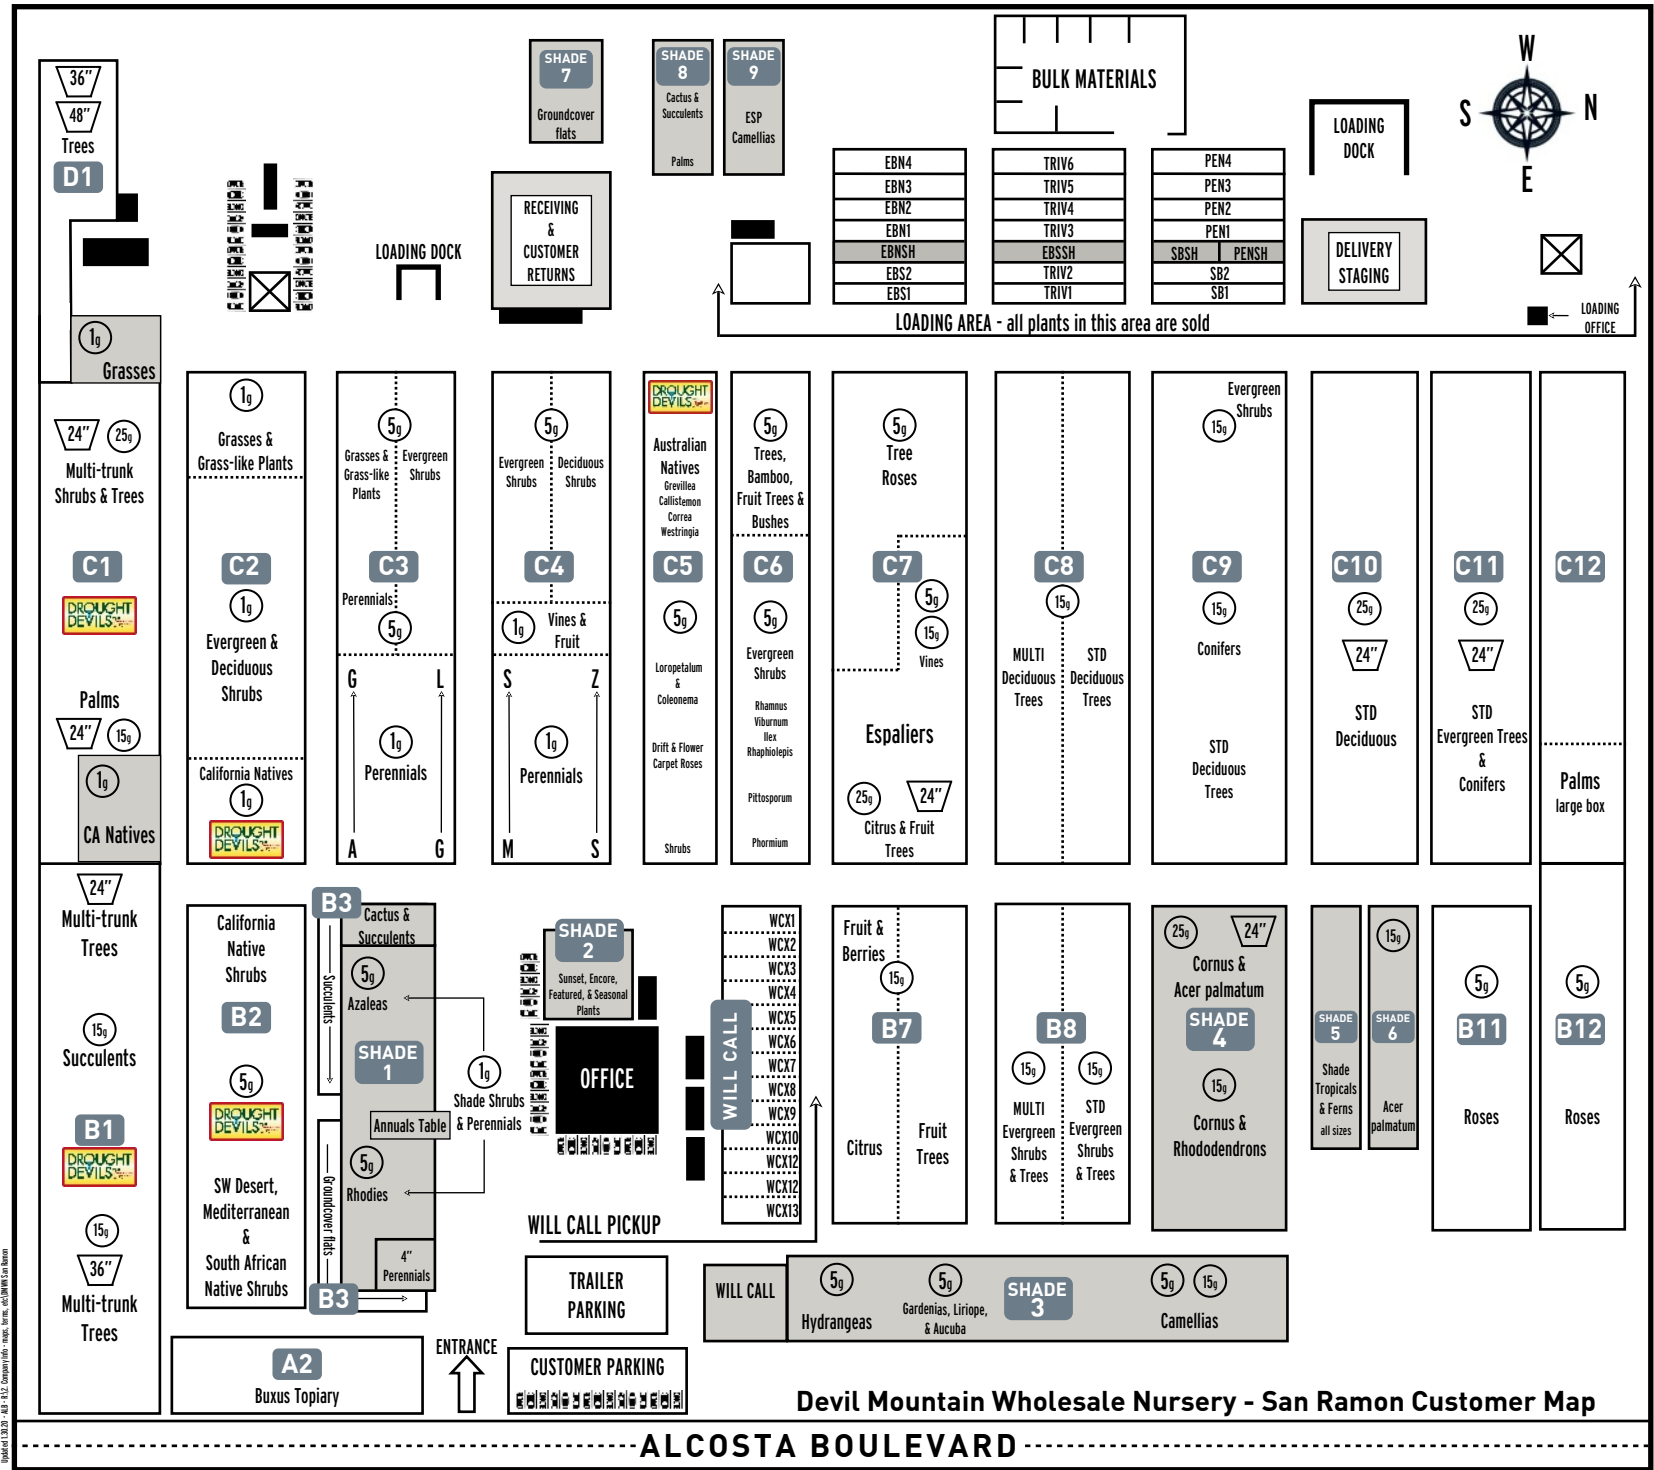

# Location Guide

Boxed Trees & Shrubs	B1, C1, C7, C10, C11, D1, SHADE 4
CA Natives & Drought Devils	B1, C1, C2, C5, B2
Deciduous Trees & Shrubs	C2, C4, C8, C9, C10, SHADE 4, SHADE 6
Edibles	B7, C4, C6, C7
Espaliers	C7, SHADE 9
Evergreen Trees & Shrubs	B8, C2, C3, C4, C5, C6, C9, C11
Grasses & Grass-like Plants	C2, C3, C4, SHADE 1
Groundcovers	SHADE 1
Palms	C1, C12, SHADE 8
Perennials	C2, C3, C4, SHADE 1
Roses	B11, B12, C5, C7
Shade Shrubs & Perennials	SHADE 1, SHADE 3, SHADE 4
Succulents	B1, B3, SHADE 1, SHADE 8
Sunset, Encore, & Seasonals	SHADE 2
Topiary	A2
Tropicals & Ferns	SHADE 5
Vines	C4, C7
4" Plants	Shade 1

Please do not remove labels from plants.

Take a photo instead!

Map © 2022, All Rights Reserved. www.dmvn.com

9885 ALCOSTA BLVD. SAN RAMON, CA 94583 | (925) 829 - 6006

Devil Mountain Wholesale Nursery - San Ramon Customer Map

ALCOSTA BOULEVARD