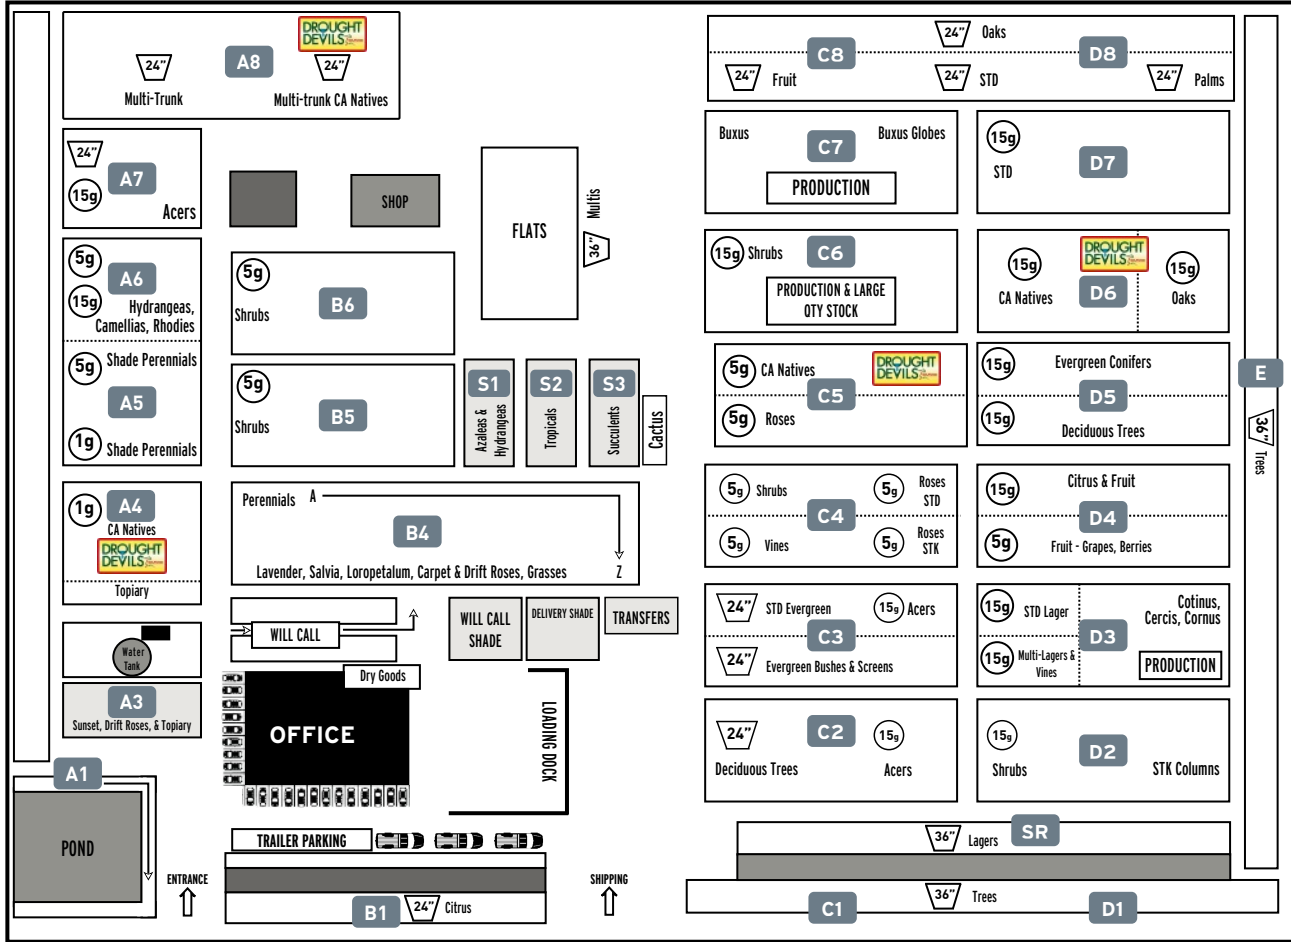

Please do not remove labels from plants.

Take a photo instead!

Location Guide

Boxed Trees & Shrubs	A7, A8, B1, C1, C2, C3, C8, D1, D8, E, SR
CA Natives & Drought Devils	A4, A8, C5, D6
Deciduous Trees & Shrubs	A7, C2, C3, D3, D5, S1, SR
Edibles	C4, C8
Espaliers	B5, B6, C4
Evergreen Trees & Shrubs	C3, C7, D5, D8
Grasses & Grass-like Plants	B4
Palms	D8
Shade Shrubs & Perennials	A5
Roses	A3, B4, C4
Shade Shrubs & Perennials	A5
Succulents	S3
Sunset, Encore, & Seasonals	A3
Topiary	A3, A4
Tropicals & Ferns	S2

Devil Mountain Wholesale Nursery Morgan Hill Customer Map
1965 TENNANT AVE. MORGAN HILL, CA 93507 | (669) 888 - 3738