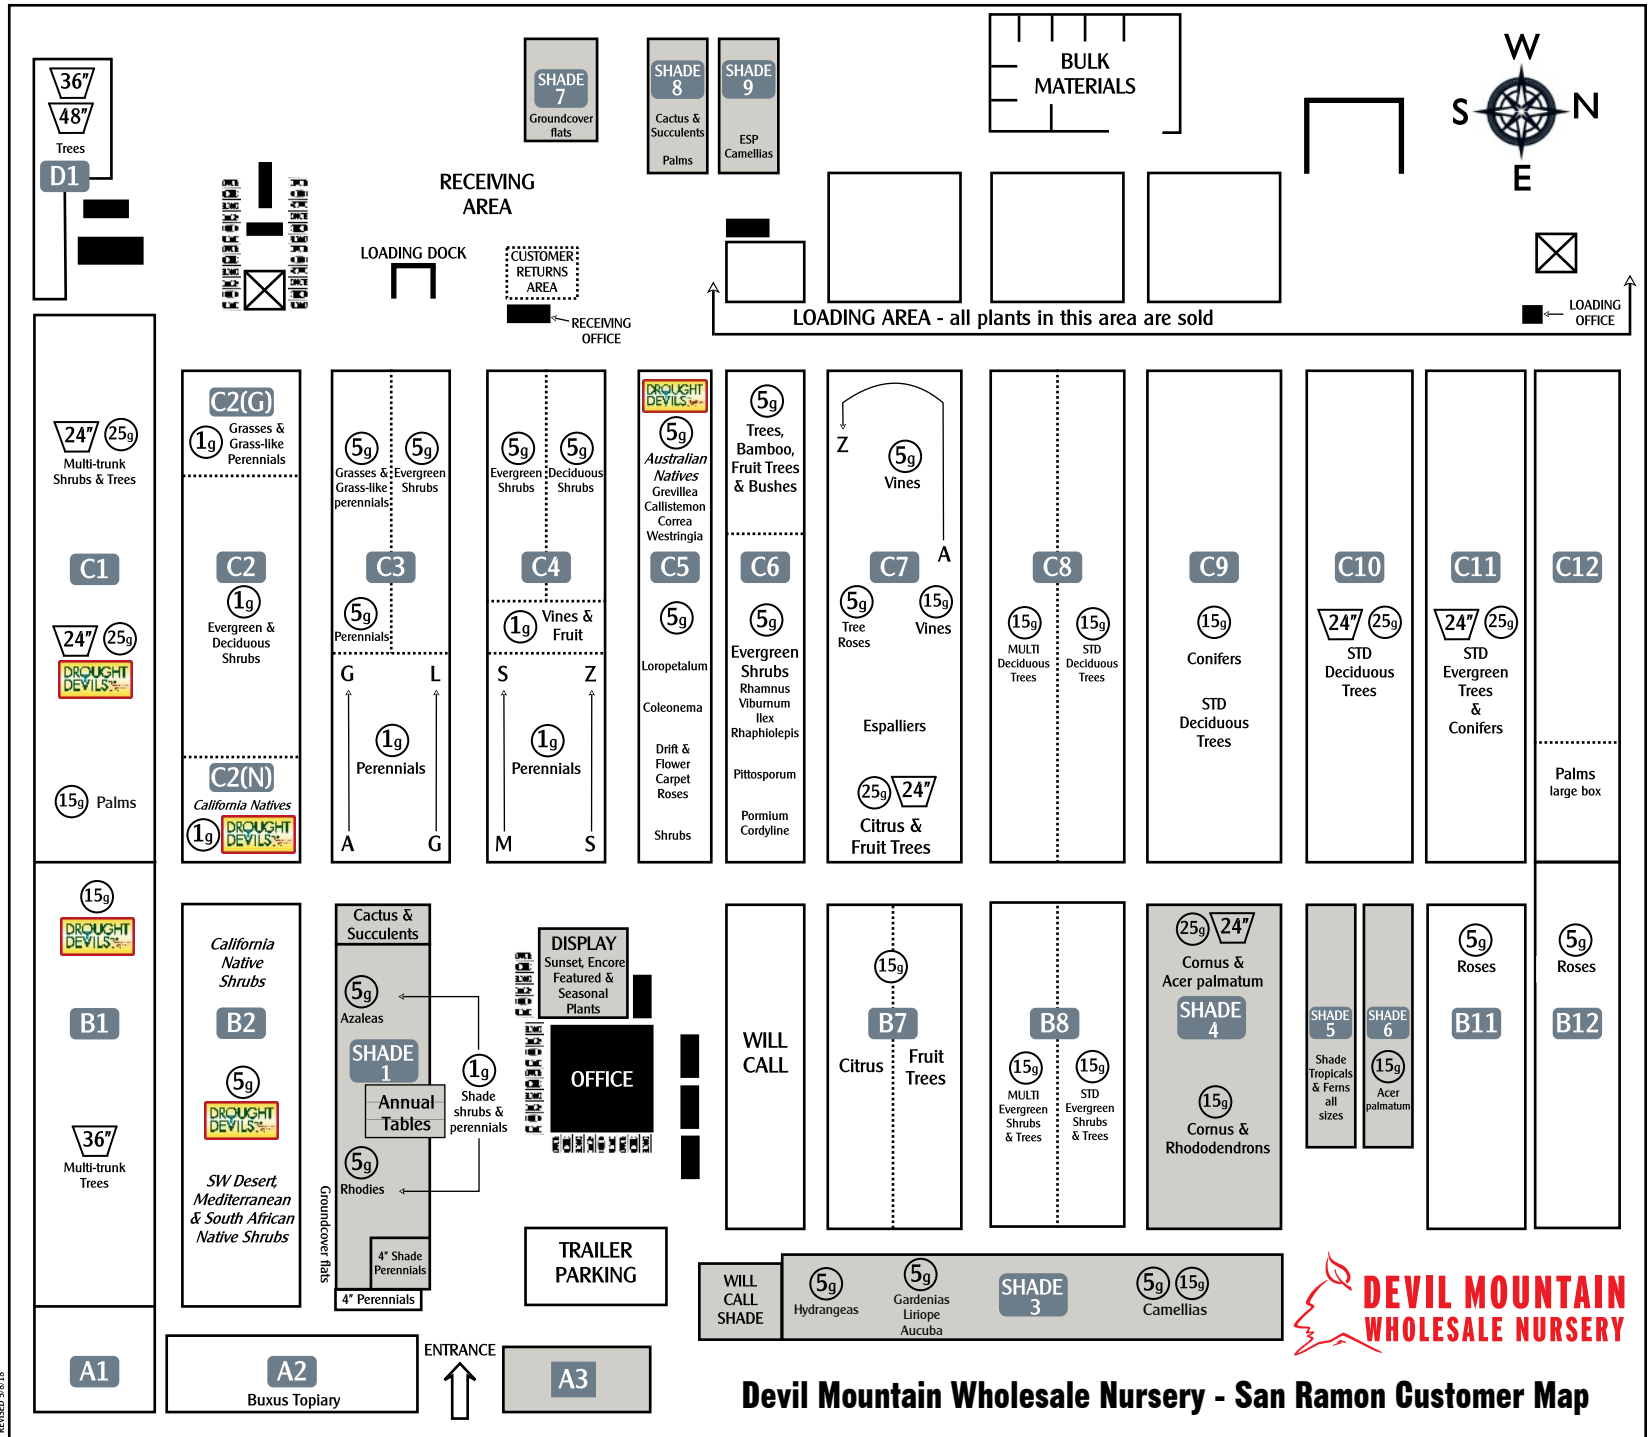

Please do not remove labels from plants.

Take a photo instead!

REVISED 9.8.18

Devil Mountain Wholesale Nursery - San Ramon Customer Map

- San Ramon / East Bay & San Francisco**
 9885 Alcosta Blvd, San Ramon, CA 94583
 (ph) 925.829.6006 • (fx) 925.829.6009
- Petaluma / North Bay & Wine Country**
 499 Pepper Rd, Petaluma, CA 94952
 (ph) 707.835.0250 • (fx) 707.792.1200
- Clements / Sacramento & Central Valley**
 16950 E. Liberty Rd, Clements, CA 95227
 (ph) 209.759.3003 • (fx) 209.759.3004
- Morgan Hill / South Bay & Monterey Area**
 1965 Tennant Ave, Morgan Hill, CA 95037
 (ph) 669.888.3738 • (fx) 925.397.3181